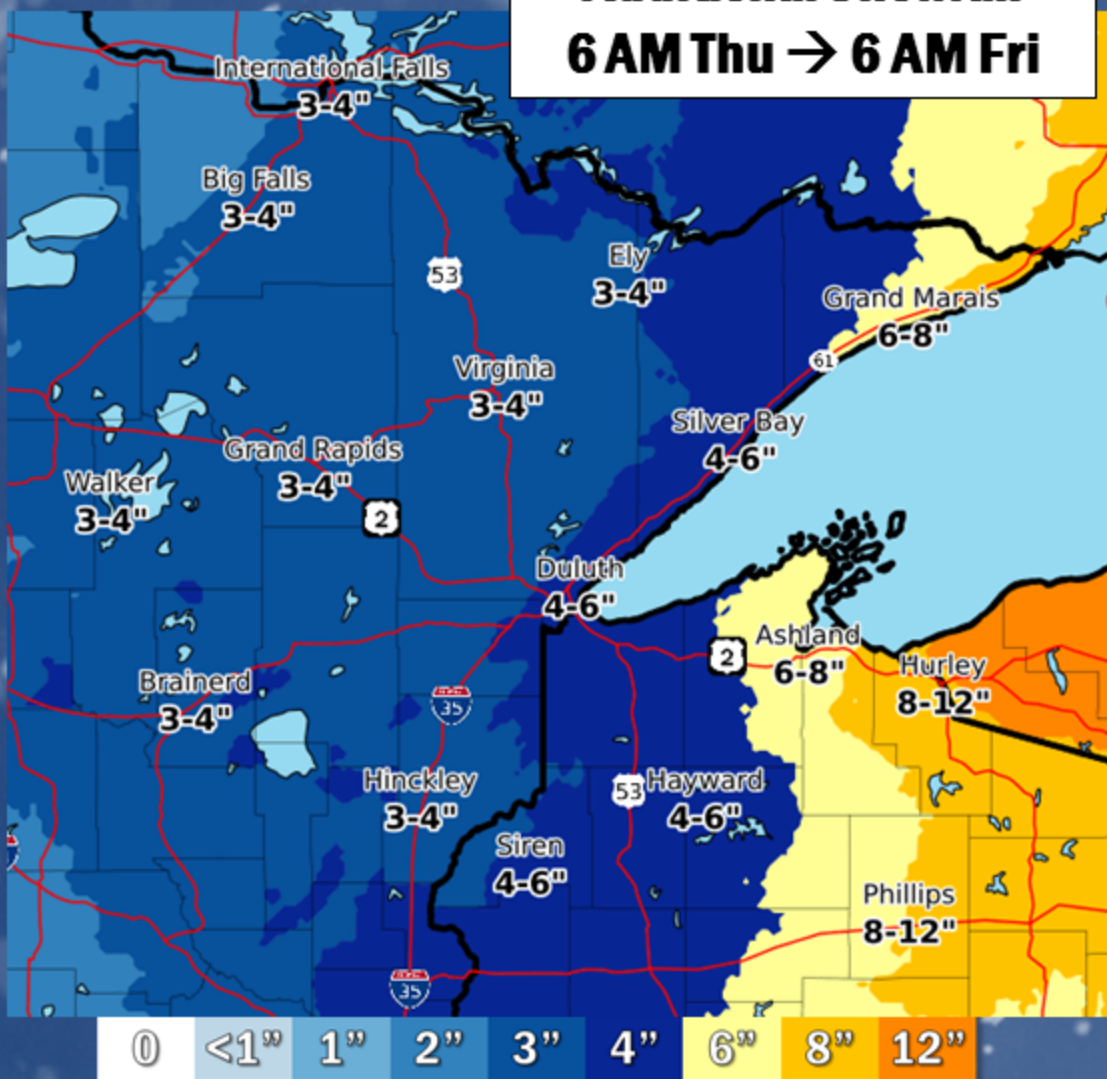

Moderate to Heavy Snow Today and This Evening

**Additional Snowfall
6 AM Thu → 6 AM Fri**

- Snow continues across the Northland
- Several inches have already fallen: The graphic shows the additional snow expected to fall!
- After an early AM lull, moderate to heavy snow moves into NW Wisconsin later this morning and afternoon
- Snow ends west to east across the region Tonight

**Hazardous
Travel
Conditions**

NATIONAL WEATHER SERVICE **DULUTH, MN**

weather.gov/duluth

Published on: 02/07/2019 at 6:14AM