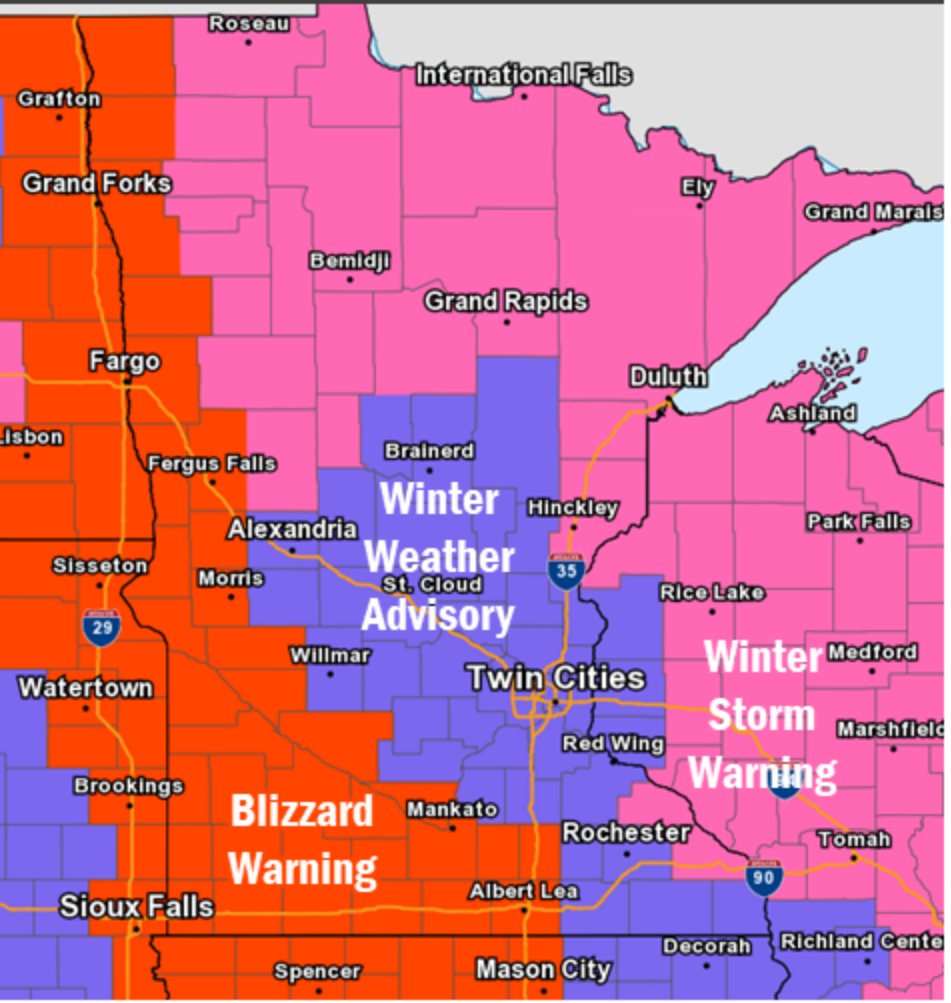

Snow & Wind Lead to Difficult Travel Today-Tonight

Accumulating snow is expected today, with the highest amounts across western WI. Very strong winds will lead to significant blowing snow and whiteout conditions across western and southern MN. The evening commute will be especially slow.

Warnings And Advisories in Effect